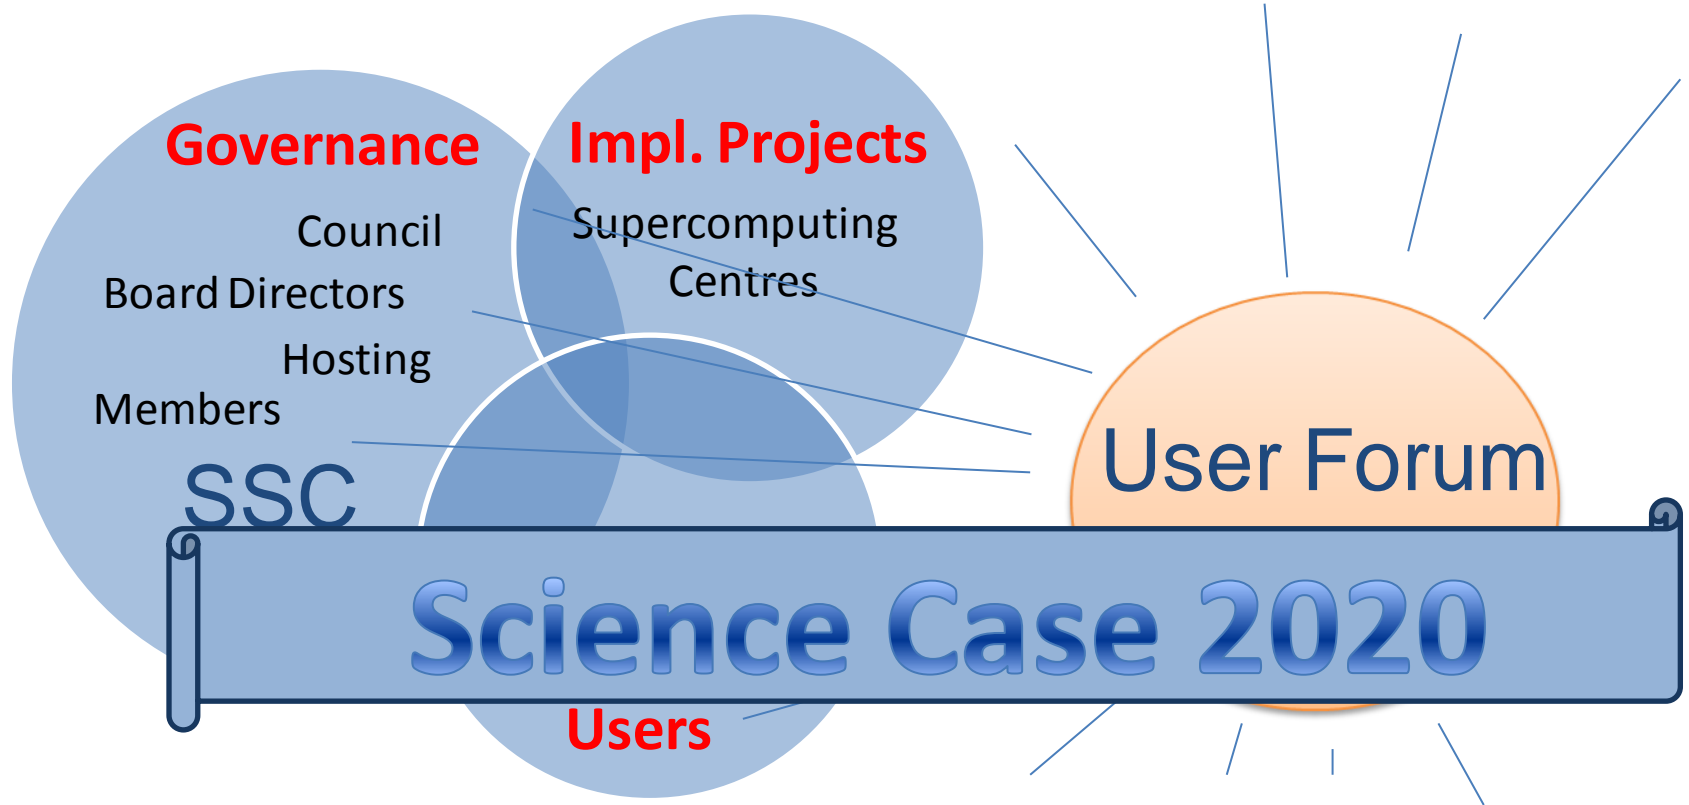

Open R&D model

PARTNERSHIP FOR ADVANCED COMPUTING IN EUROPE

□ Timeline

EU-Grant: INFISO-RI-211528, 10 Mio. €

PARTNERSHIP FOR ADVANCED COMPUTING IN EUROPE

□ Who is who

PRACE puts users in the *driving* seat: now users must take the *wheel* !