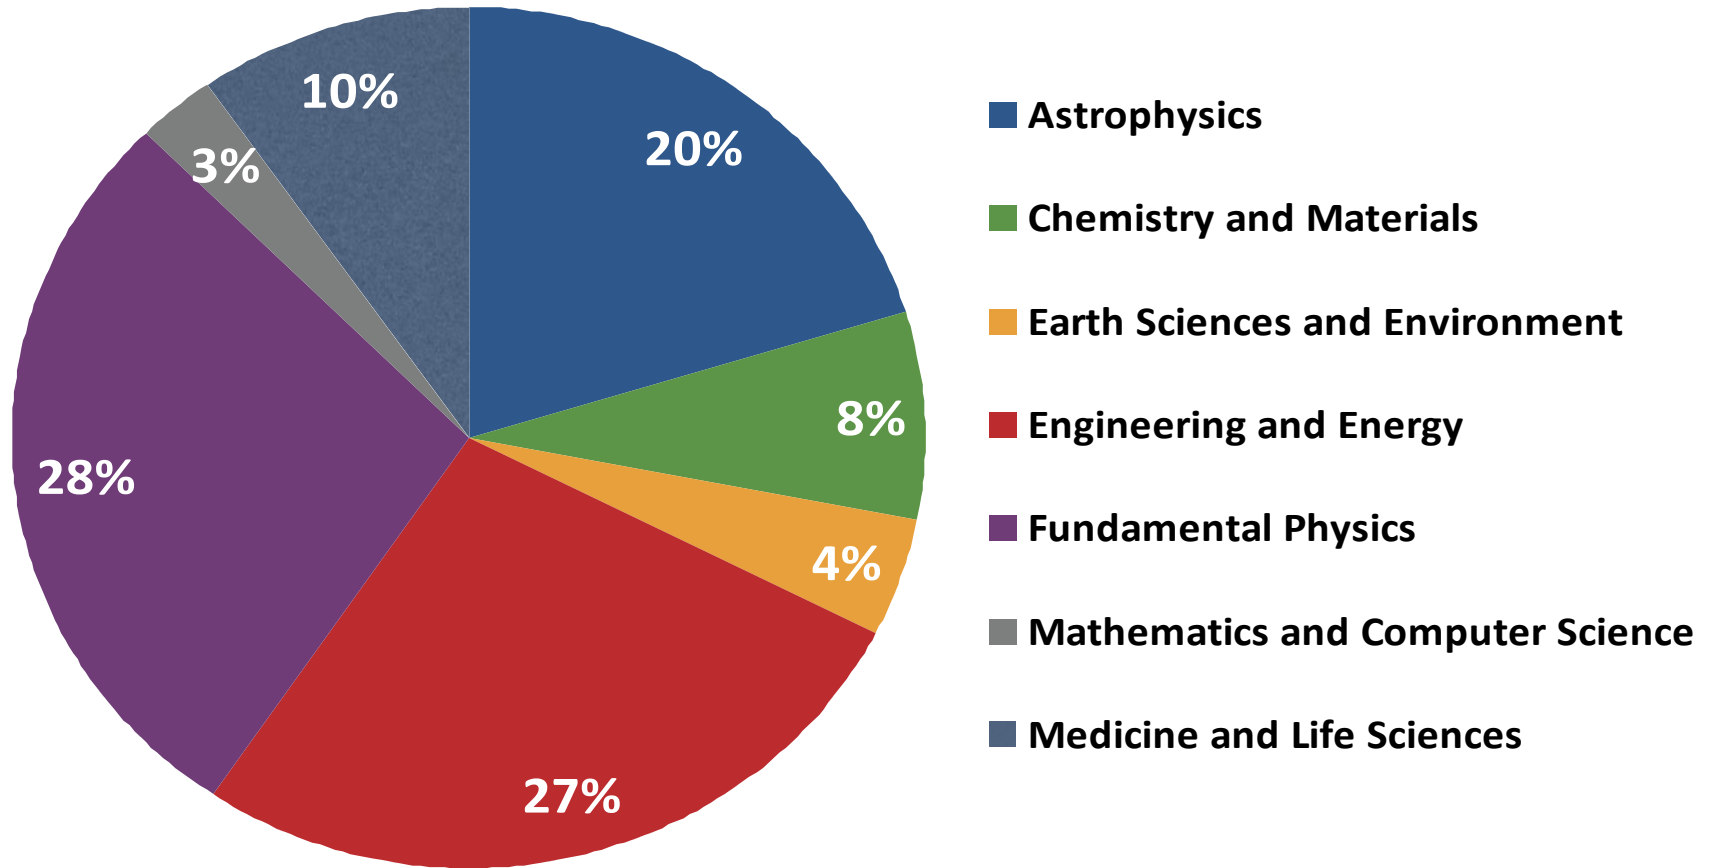

□ Calls for proposals

- **NEW:** Multi-year Project Access (2 years)
- Project Access (1 year)
- Preparatory Access (2/6 months)

□ Project Access

Past project access calls for proposals

Call	Requested Hours (million core hours)	Requested Projects	Awarded Hours (million core hours)	Awarded projects
Early Access	1870	68	324	10
1st	2874	59	362	9
2nd	1250	47	393	16
3rd	1687	53	721	24
4th	1931	78	1134	43
total	9615	227	2940	102

∅ = 30,51 Mio core hours/proposal

PARTNERSHIP FOR ADVANCED COMPUTING IN EUROPE

□ Success stories

- 24 Member countries
- 2 years of operations
- 5 HPC systems available
- Collaboration network of > 200 HPC experts