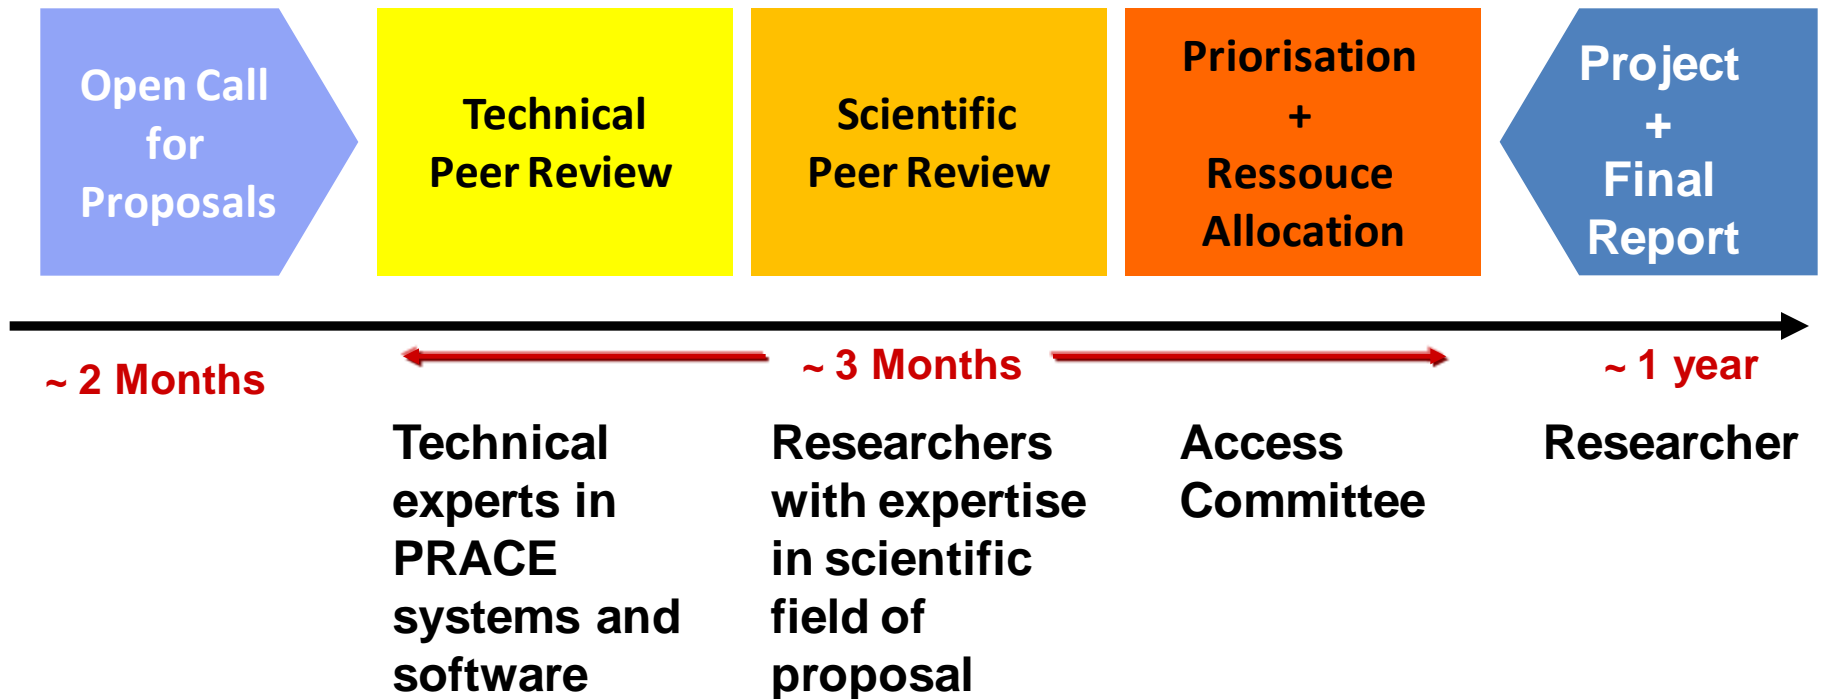

□ Project Access